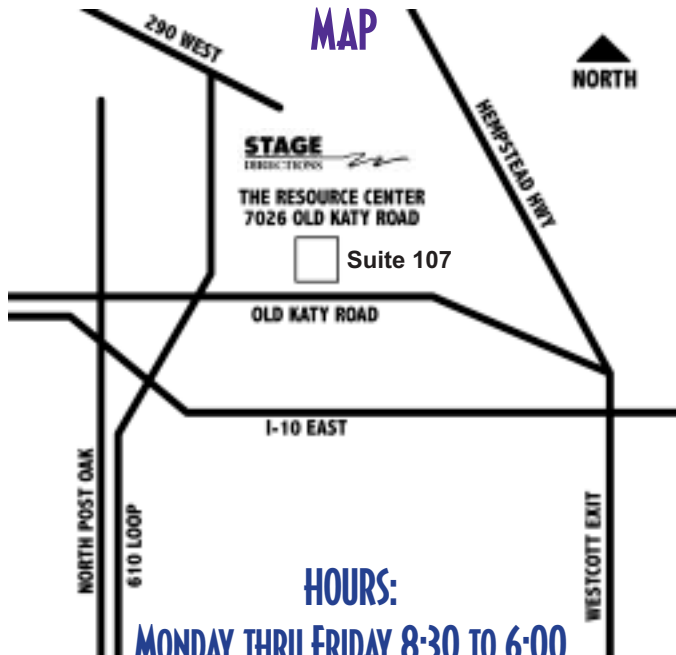

DELIVERY, RATES, & TERMS

Local delivery rate is $ 30.00 per trip for delivery inside of Beltway 8. Extended delivery outside the beltway is $ 50.00 each way. Items shipped via other carriers (FedEx, Air Freight) will be billed at the estimated rate.

All prices are F.O.B. Houston, Texas. Local delivery and pick-up charges are extra, except where specifically noted herein. Rental rates are based upon a single day of rental. Weekly rates are for three times the daily rate. Extended rates available upon request. Cancellation of equipment and services must be received 24 hours prior to the event to avoid a single day rental charge. Insurance for the full replacement value of the equipment is the sole responsibility of the renter and proof must be provided upon pickup. Unless otherwise specified, Stage Directions terms are COD payable with cash, money order, or credit card. With prior approved credit terms of NET 30 days may be extended. All past due accounts will be charged 1.5% interest on the unpaid balance until all past due amounts are paid in full. Prices quoted herein are subject to change without notice.

MAP